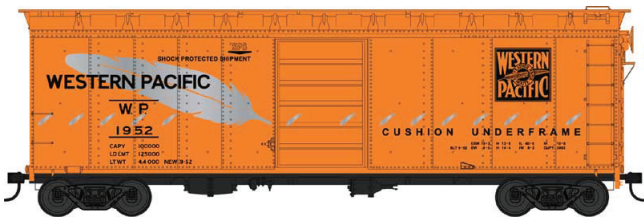

Western Pacific
#42864 Road #1952
#42865 Road #1953
#42866 Road #1960