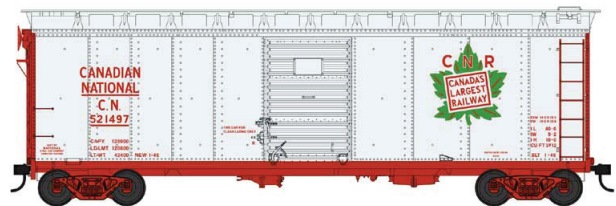

Side A Above, Side B Below