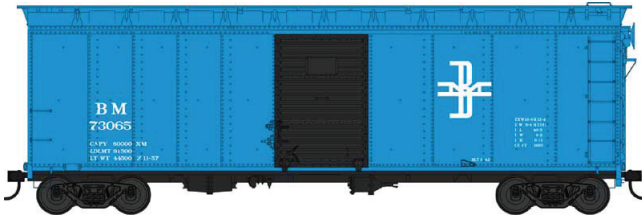

Pre orders due
11/27/20

Delivery Expected
Fall 2021

HO 40' Boxcars - Ready To Run

Ready to Run. Features: Crisp details and sharp painting and printing, metal wheels and knuckle couplers.

MSRP \$28.95

Blue Coal Blue and White
#42903 Road #51500
#42829 Road #51502
#42830 Road #51507

Blue Coal, Brown
#42831 Road #19201
#42832 Road #19205
#42833 Road #19208

Boston & Maine
#42834 Road #73065
#42835 Road #73128
#42836 Road #73159

Chicago Great Western
#42843 Road #92002
#42844 Road #92009
#42845 Road #92035