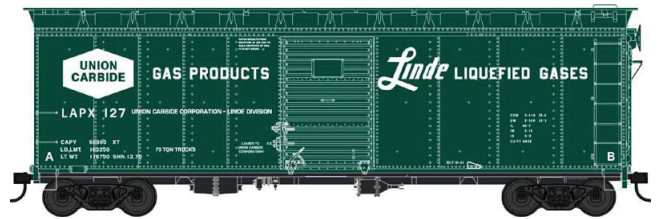

Linde Liquefied Gases,
#42855 Road #127
#42856 Road #177
#42857 Road #191