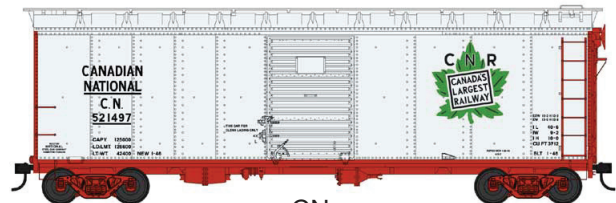

Pre orders due
11/27/20

Delivery Expected
Fall 2021

HO 40' Boxcars - Ready To Run

Ready to Run. Features: Crisp details and sharp painting and printing, metal wheels and knuckle couplers.

MSRP \$28.95

Blue Coal Blue and White
#42903 Road #51500
#42829 Road #51502
#42830 Road #51507

Blue Coal, Brown
#42831 Road #19201
#42832 Road #19205
#42833 Road #19208

Boston & Maine
#42834 Road #73065
#42835 Road #73128
#42836 Road #73159

Chicago Great Western
#42843 Road #92002
#42844 Road #92009
#42845 Road #92035

Side A

Side A Above, Side B Below

Side B

CN

Burlington
#42837 Road #8038
#42838 Road #8129
#42839 Road #8144

#42840 Road #521497
#42841 Road #521498
#42842 Road #521499

HO 40' Boxcars - Ready To Run

Delaware & Hudson
#42846 Road #19691
#42847 Road #19685
#42848 Road #19688