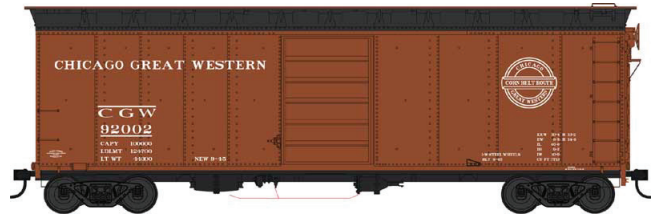

Pre orders due
11/27/20

Delivery Expected
Fall 2021

HO 40' Boxcars - Ready To Run

Ready to Run. Features: Crisp details and sharp painting and printing, metal wheels and knuckle couplers.

MSRP \$28.95

Blue Coal Blue and White
#42903 Road #51500
#42829 Road #51502
#42830 Road #51507

Blue Coal, Brown
#42831 Road #19201
#42832 Road #19205
#42833 Road #19208

Boston & Maine
#42834 Road #73065
#42835 Road #73128
#42836 Road #73159

Chicago Great Western
#42843 Road #92002
#42844 Road #92009
#42845 Road #92035